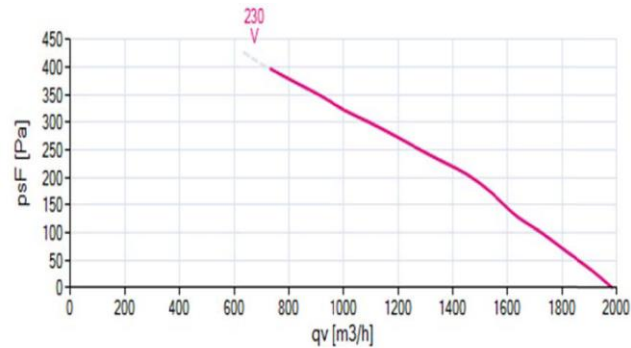

M42-2 280X50-R TP CL.F

ГРАФИК