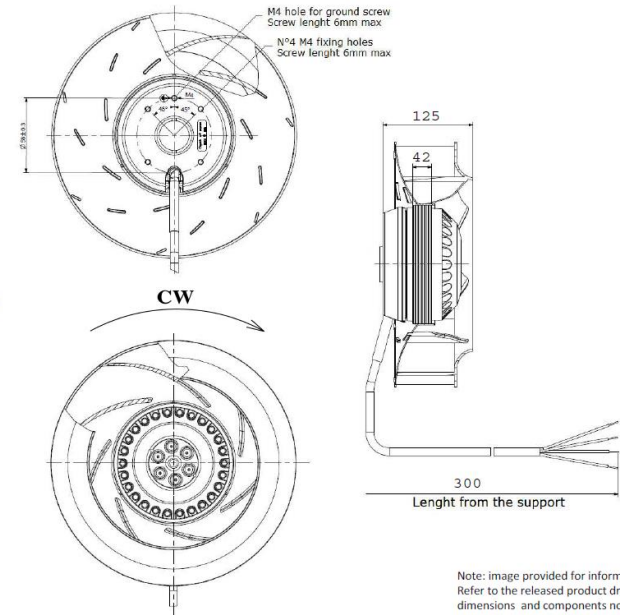

МОДЕЛЬНЫЙ РЯД

М-серия
Сделано в Швейцарии

+ SWISS MADE
by MES since 1976

M42-2 280X50-R TP CL.F

ГРАФИК

ЧЕРТЁЖ